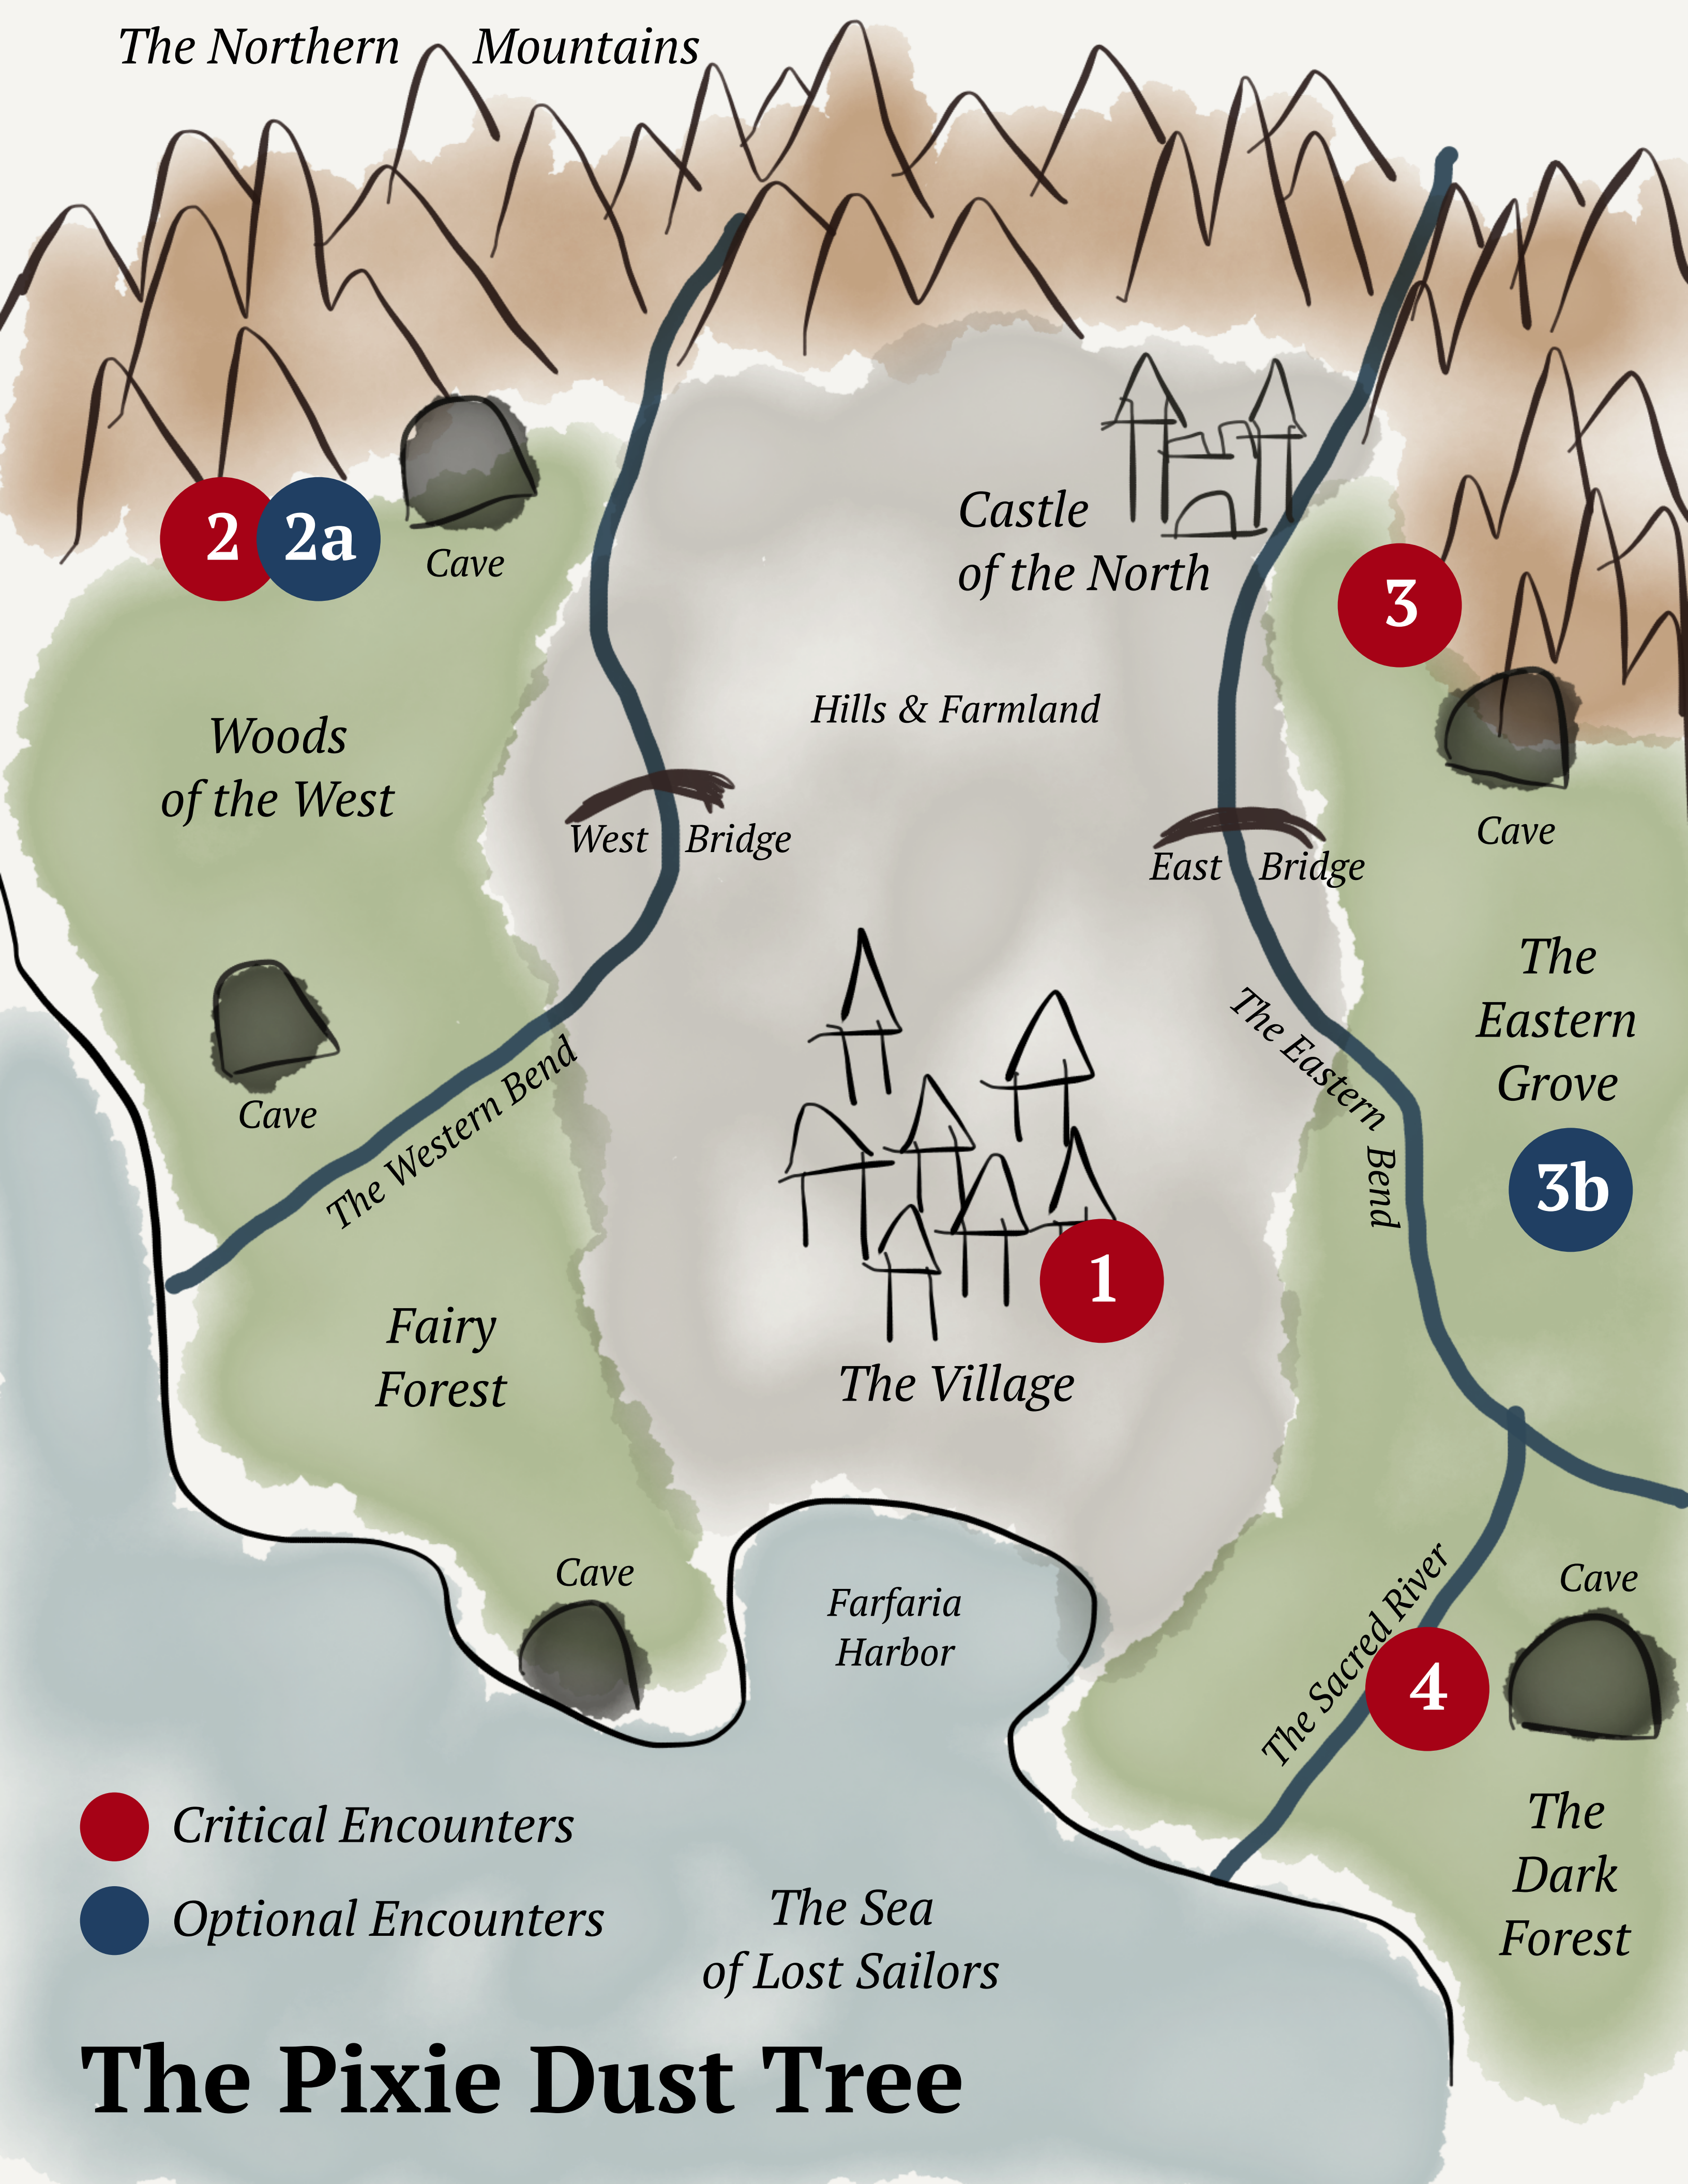

The Northern Mountains

2 **2a**

Cave

Castle of the North

3

Cave

Woods of the West

Hills & Farmland

West Bridge

East Bridge

The Eastern Grove

Cave

The Western Bend

1

The Village

The Eastern Bend

3b

Fairy Forest

Cave

Farfaria Harbor

The Sacred River

4

Cave

The Dark Forest

The Sea of Lost Sailors

● Critical Encounters

● Optional Encounters

The Pixie Dust Tree