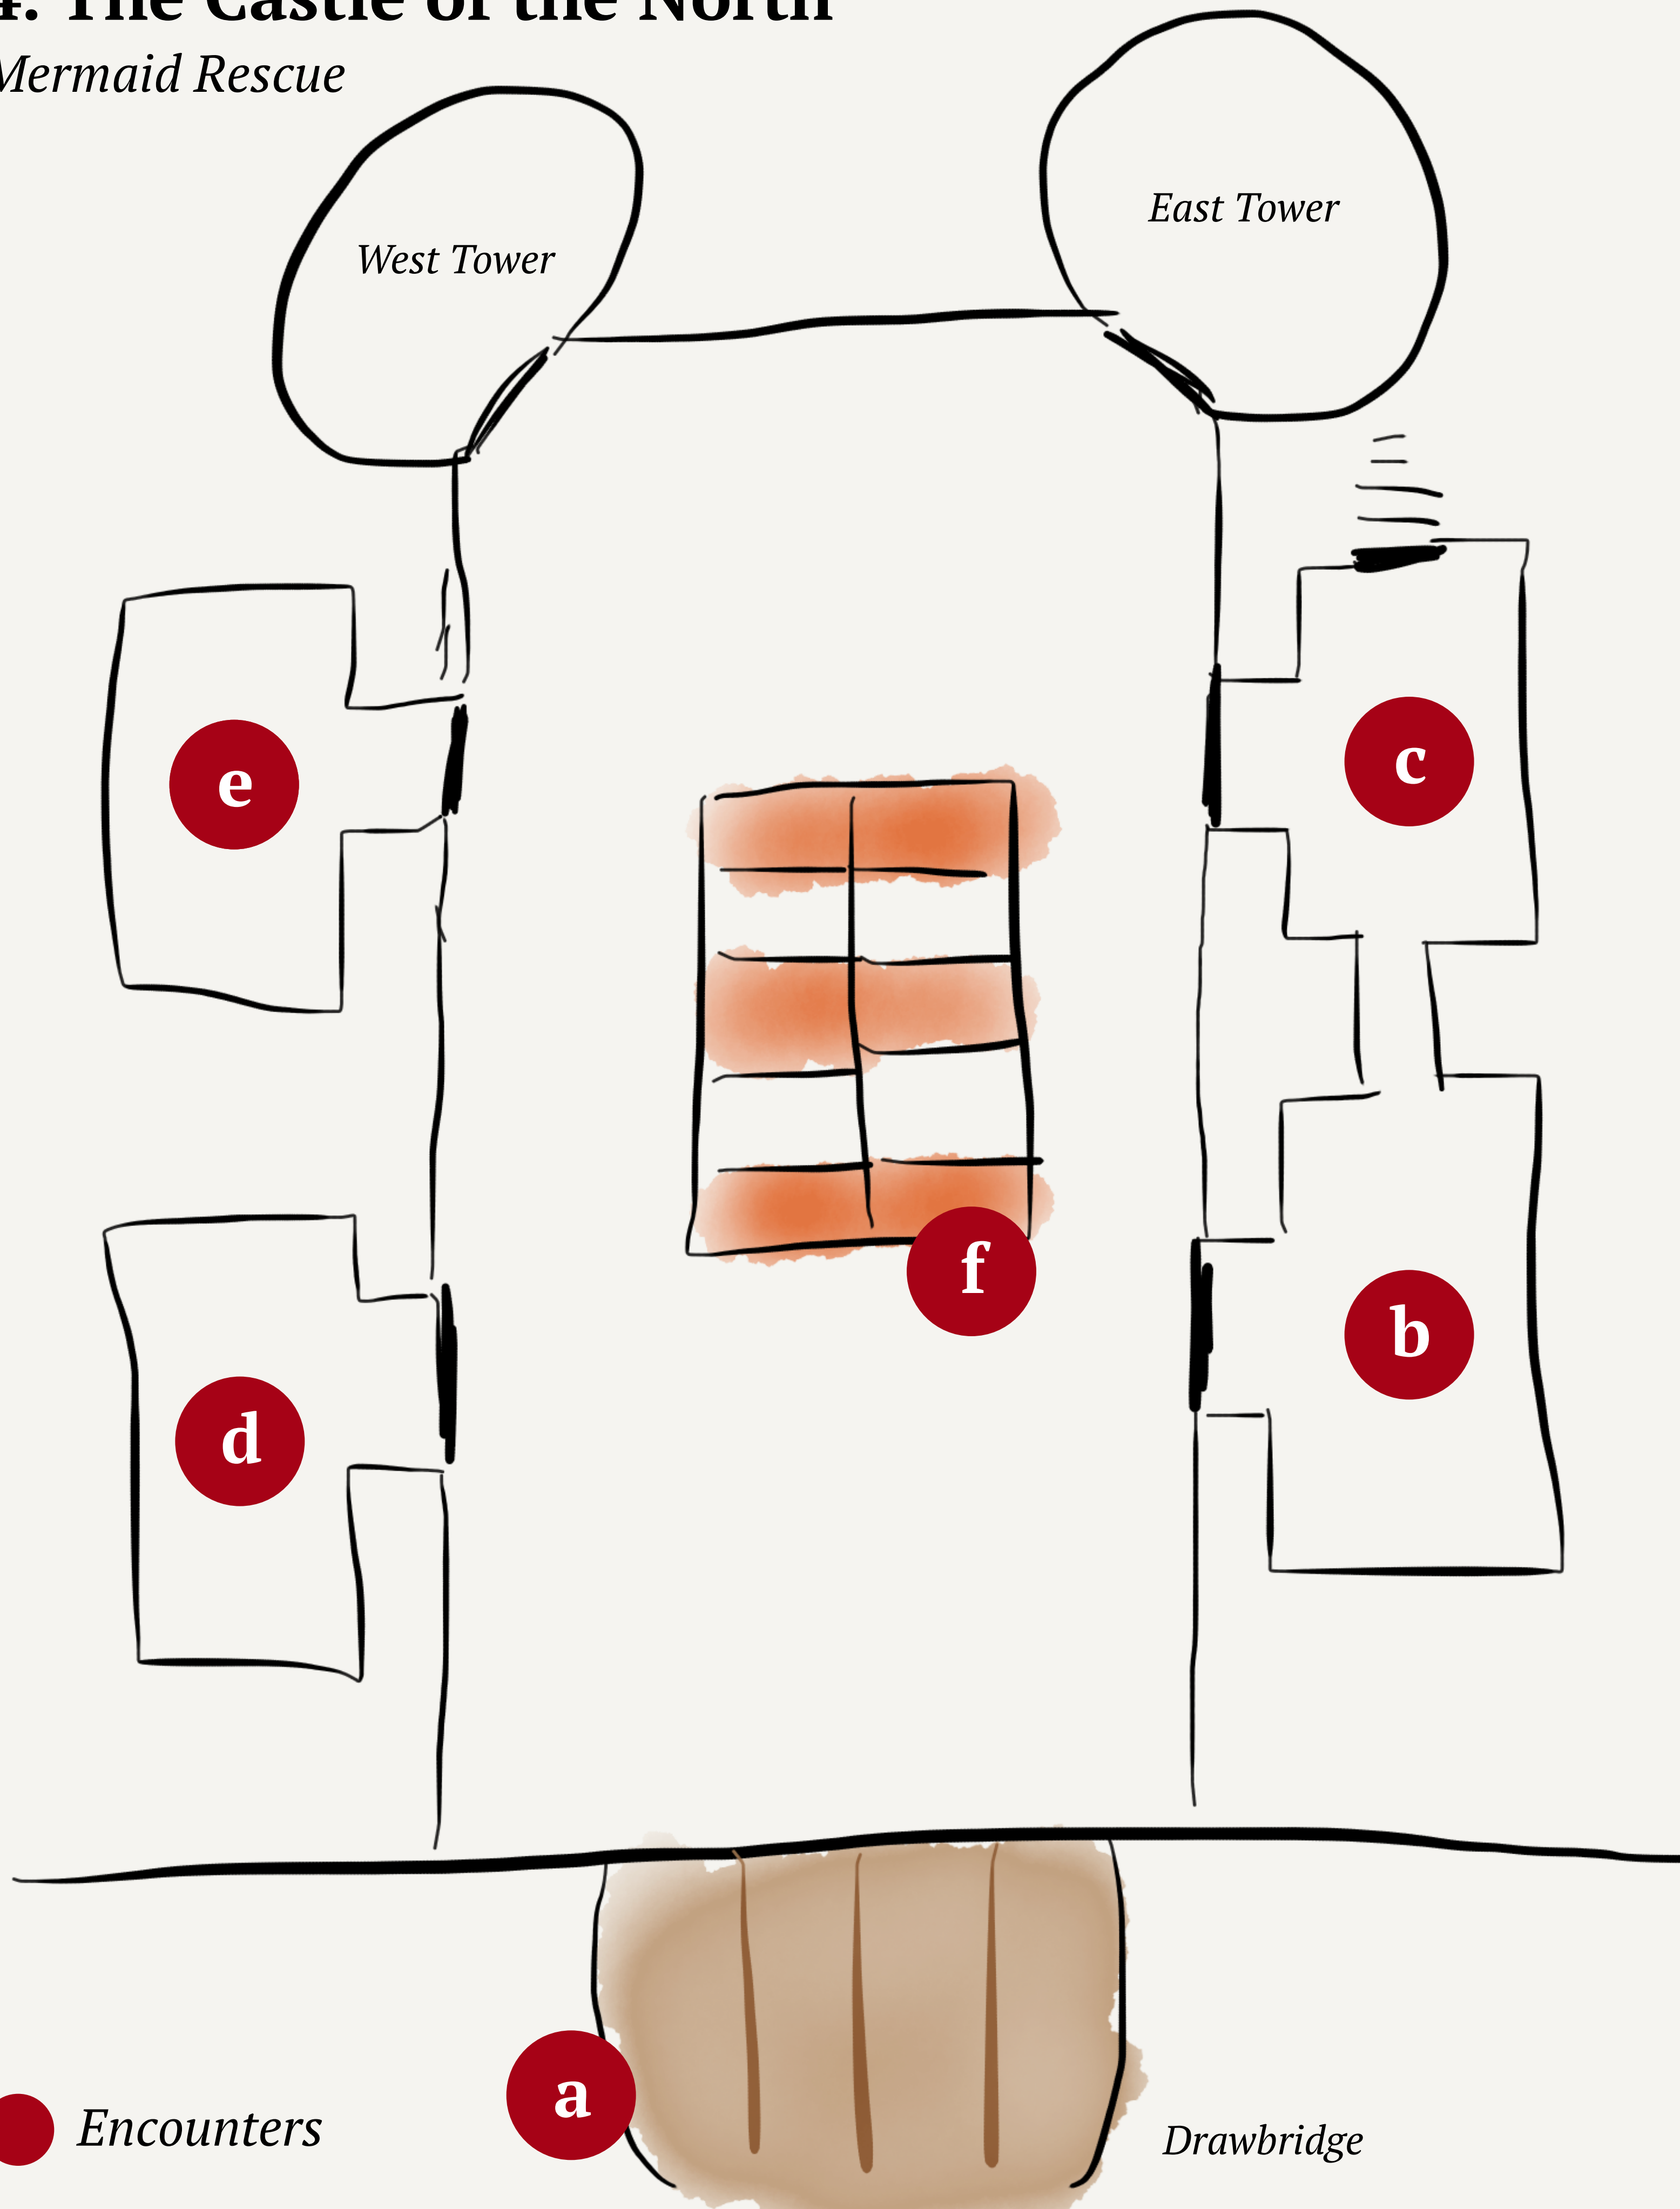

Farfaria Harbor

Cave

The Sacred River

Cave

The Dark Forest

The Sea of Lost Sailors

Critical Encounters

Optional Encounters

Mermaid Rescue

4. The Castle of the North

Mermaid Rescue

5. West Tower

6. East Tower

Mermaid Rescue

5. West Tower

Mermaid Rescue

6. East Tower

Mermaid Rescue

● *Encounters*

7. The Dungeon

Mermaid Rescue

8. The Mines

Mermaid Rescue

8d. The Mines: The Cliff

10. The Mountain Pass

Mermaid Rescue

Fallen Rocks

11. The Hideout

Mermaid Rescue

Fallen Rocks

 *Encounters*