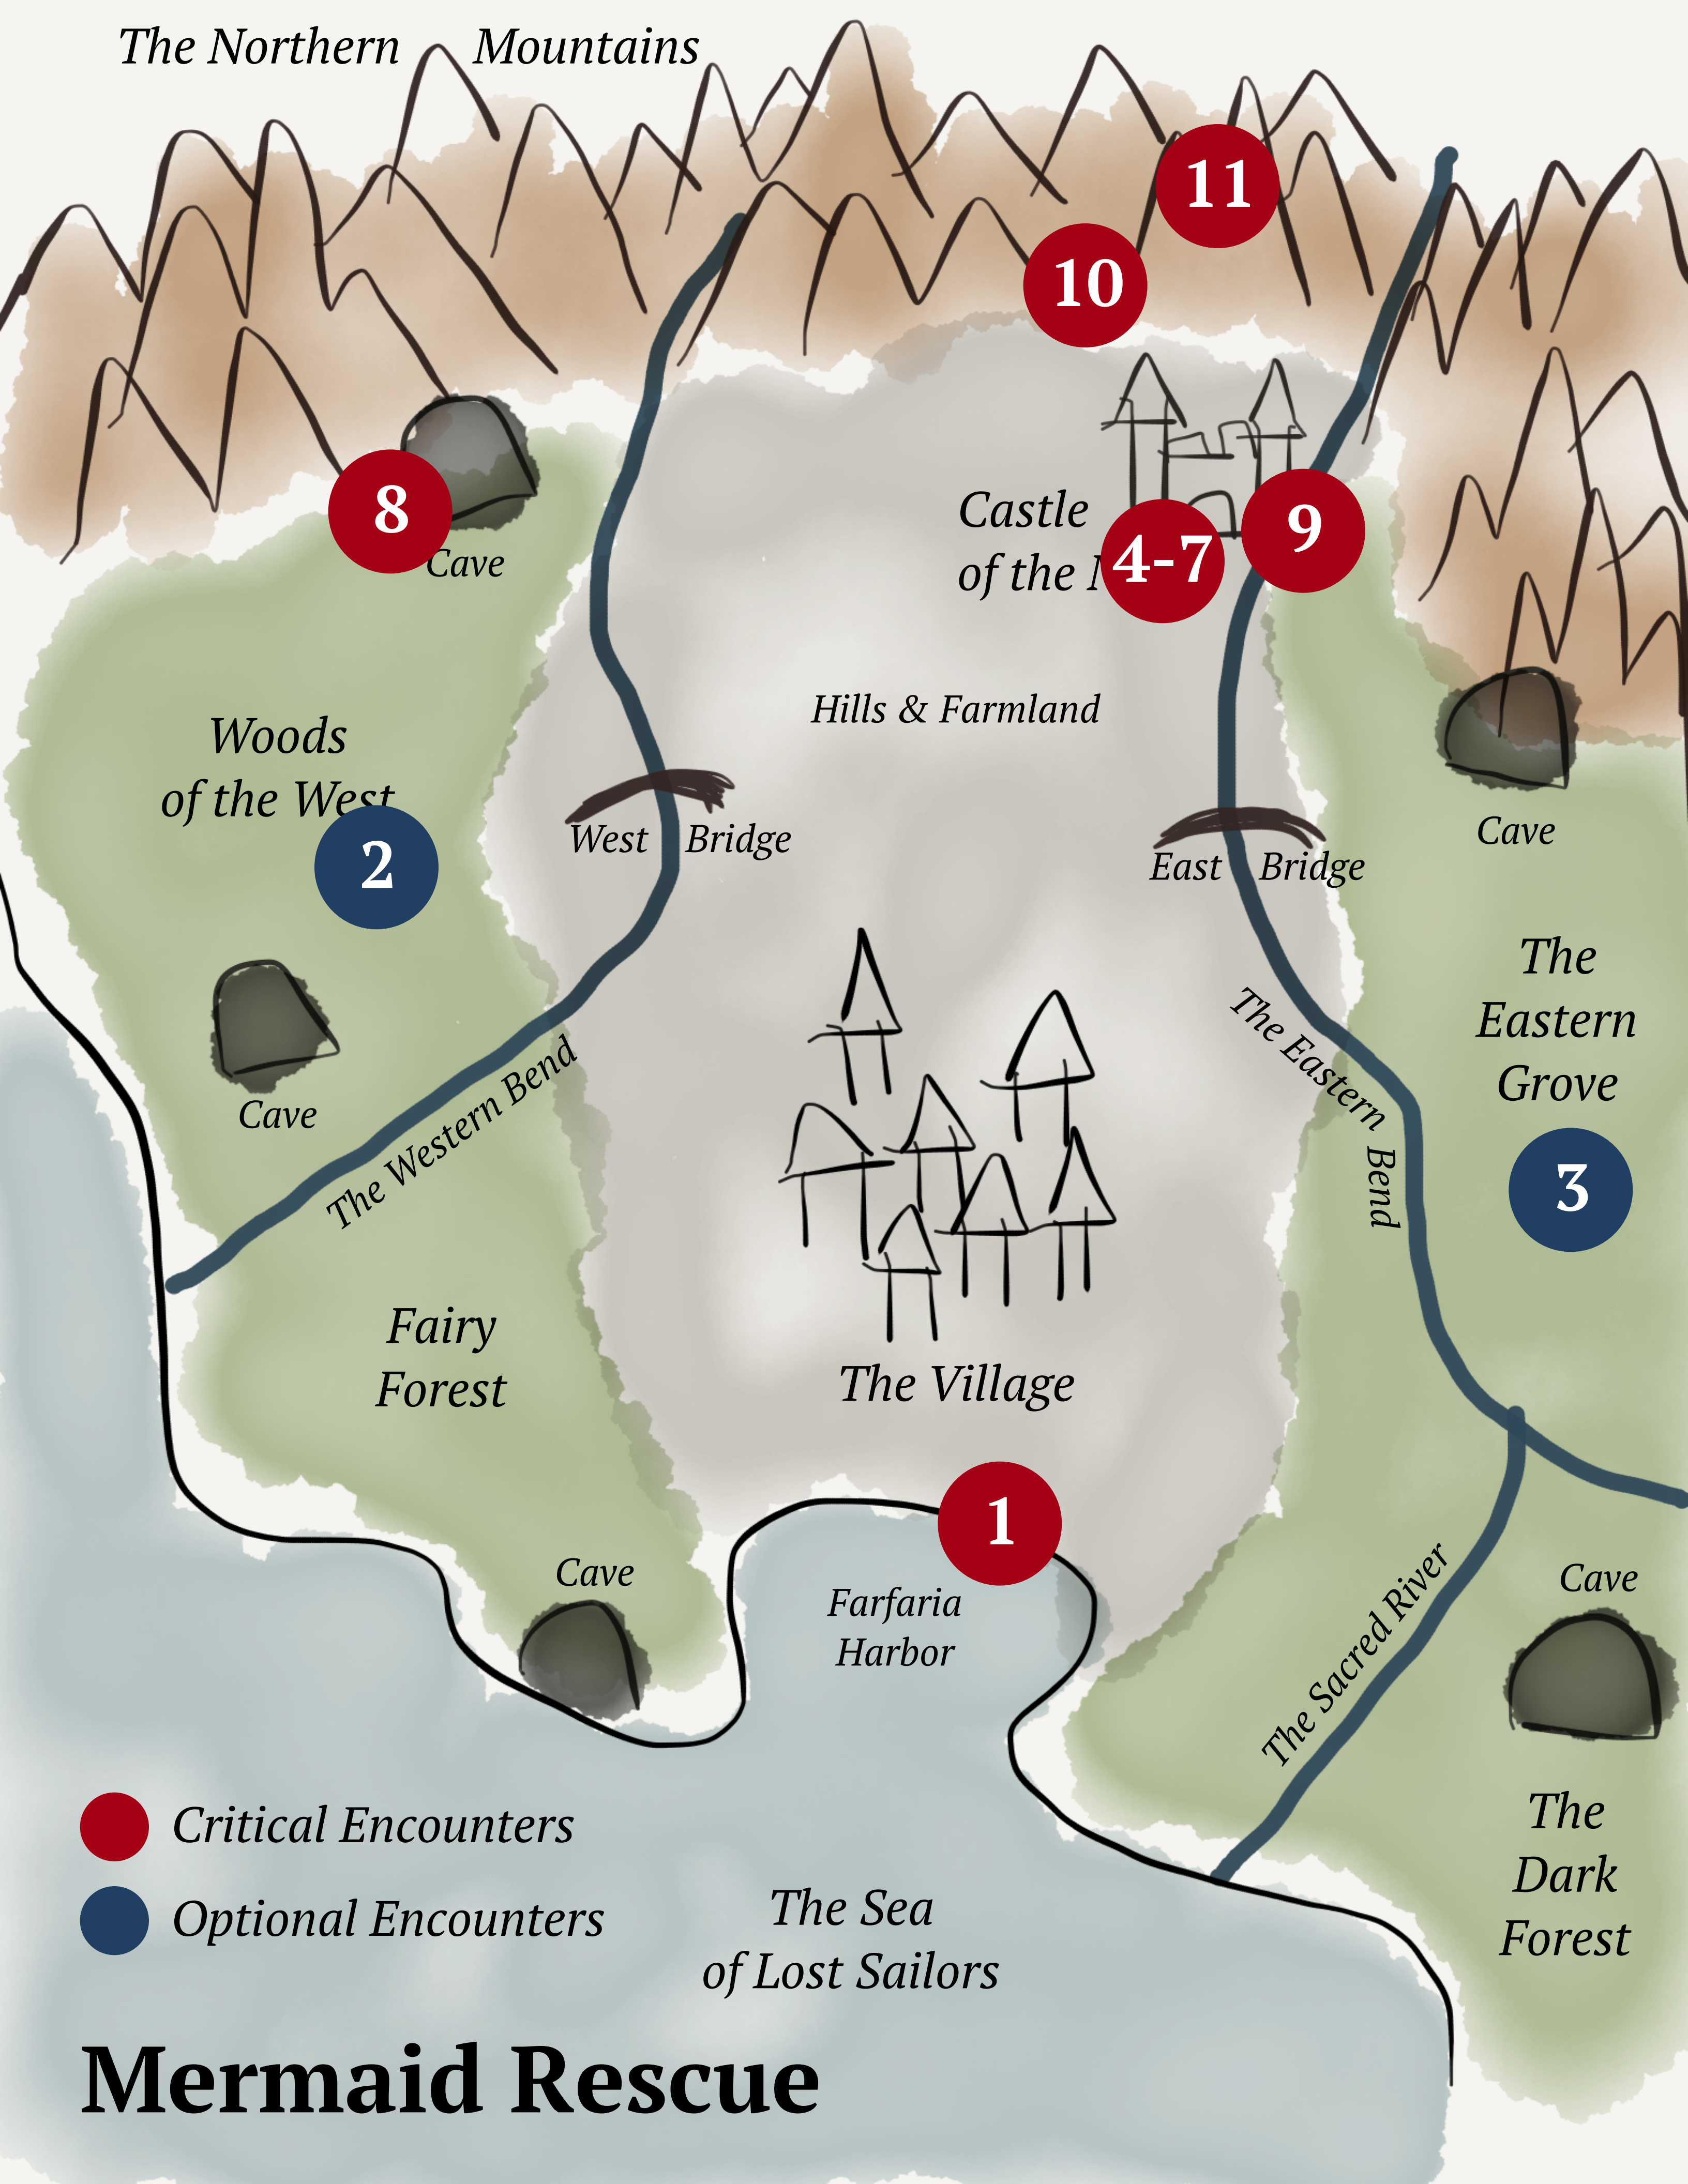

The Northern Mountains

11

10

8

Cave

Castle of the King

4-7

9

Cave

Woods of the West

2

West Bridge

Hills & Farmland

East Bridge

Cave

The Eastern Grove

3

Cave

The Western Bend

The Village

The Eastern Bend

Fairy Forest

The Village

1

Farfaria Harbor

Cave

The Sacred River

Cave

The Dark Forest

The Sea of Lost Sailors

Critical Encounters

Optional Encounters

Mermaid Rescue