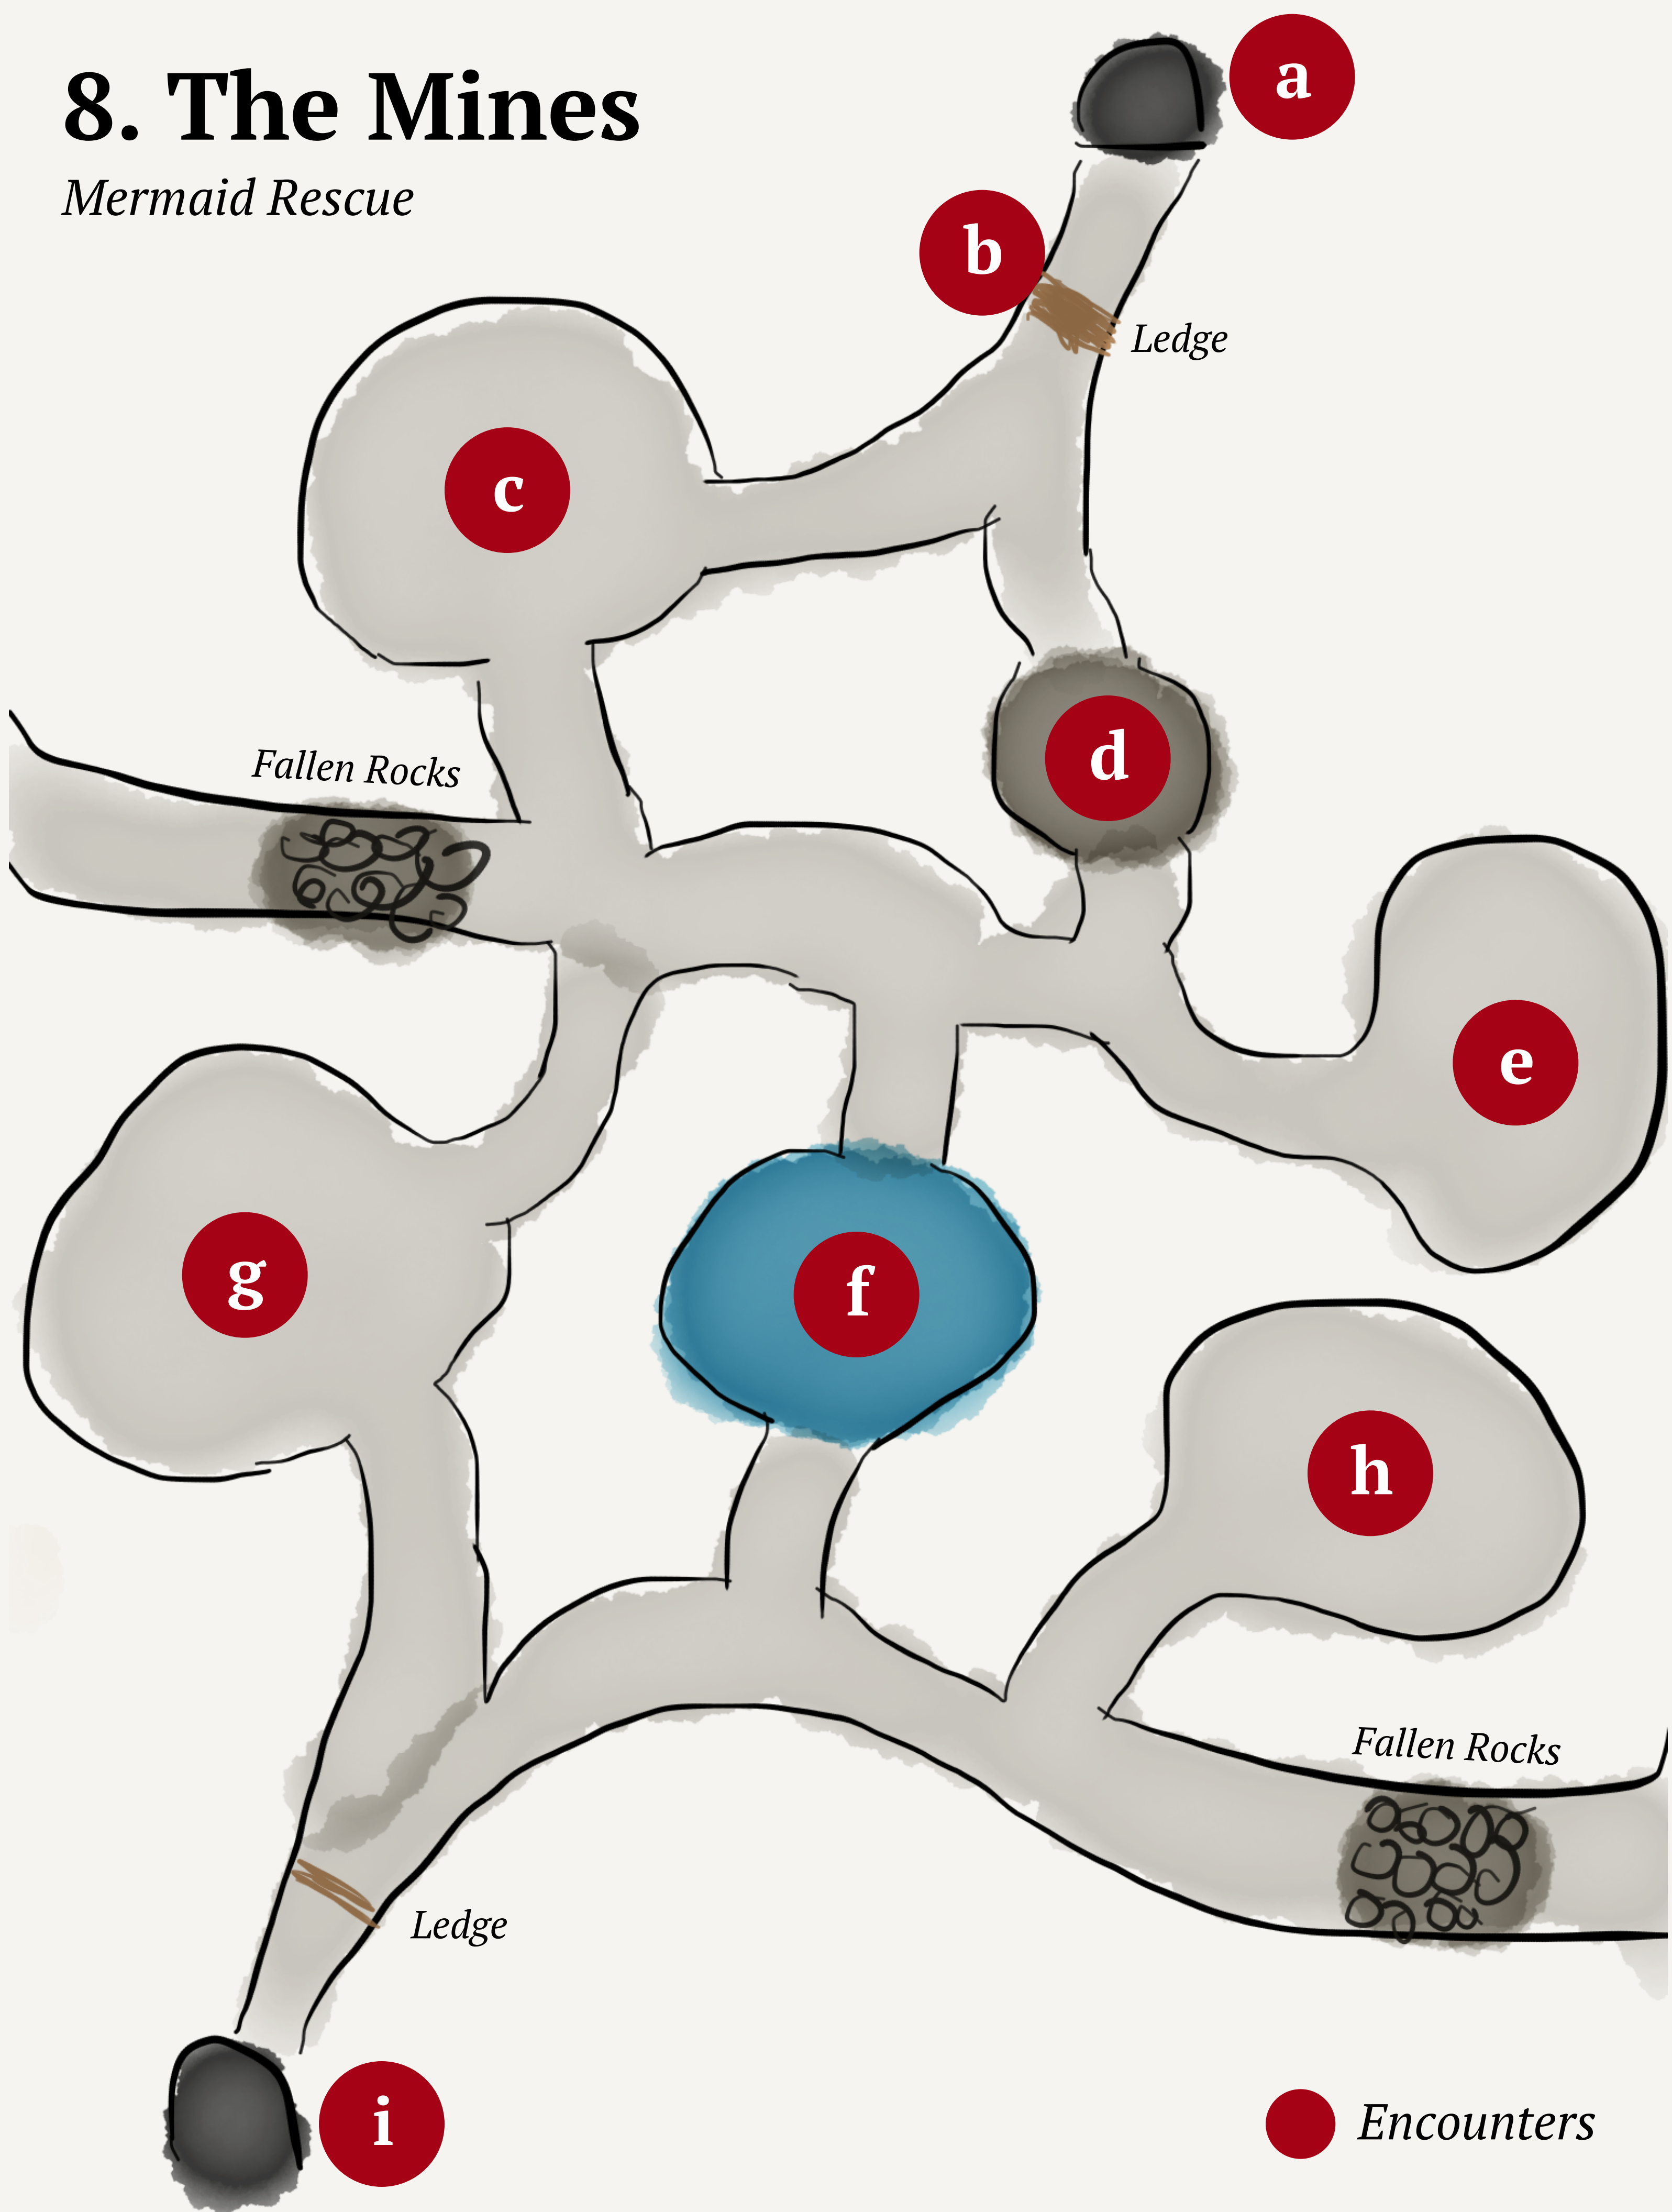

Farfaria Harbor

Cave

The Sacred River

Cave

The Dark Forest

The Sea of Lost Sailors

Critical Encounters

Optional Encounters

Mermaid Rescue

4. The Castle of the North

Mermaid Rescue

5. West Tower

6. East Tower

Mermaid Rescue

5. West Tower

Mermaid Rescue

6. East Tower

Mermaid Rescue

● *Encounters*

7. The Dungeon

Mermaid Rescue

8. The Mines

Mermaid Rescue

8d. The Mines: The Cliff

10. The Mountain Pass

Mermaid Rescue

Fallen Rocks

11. The Hideout

Mermaid Rescue

Fallen Rocks

 *Encounters*