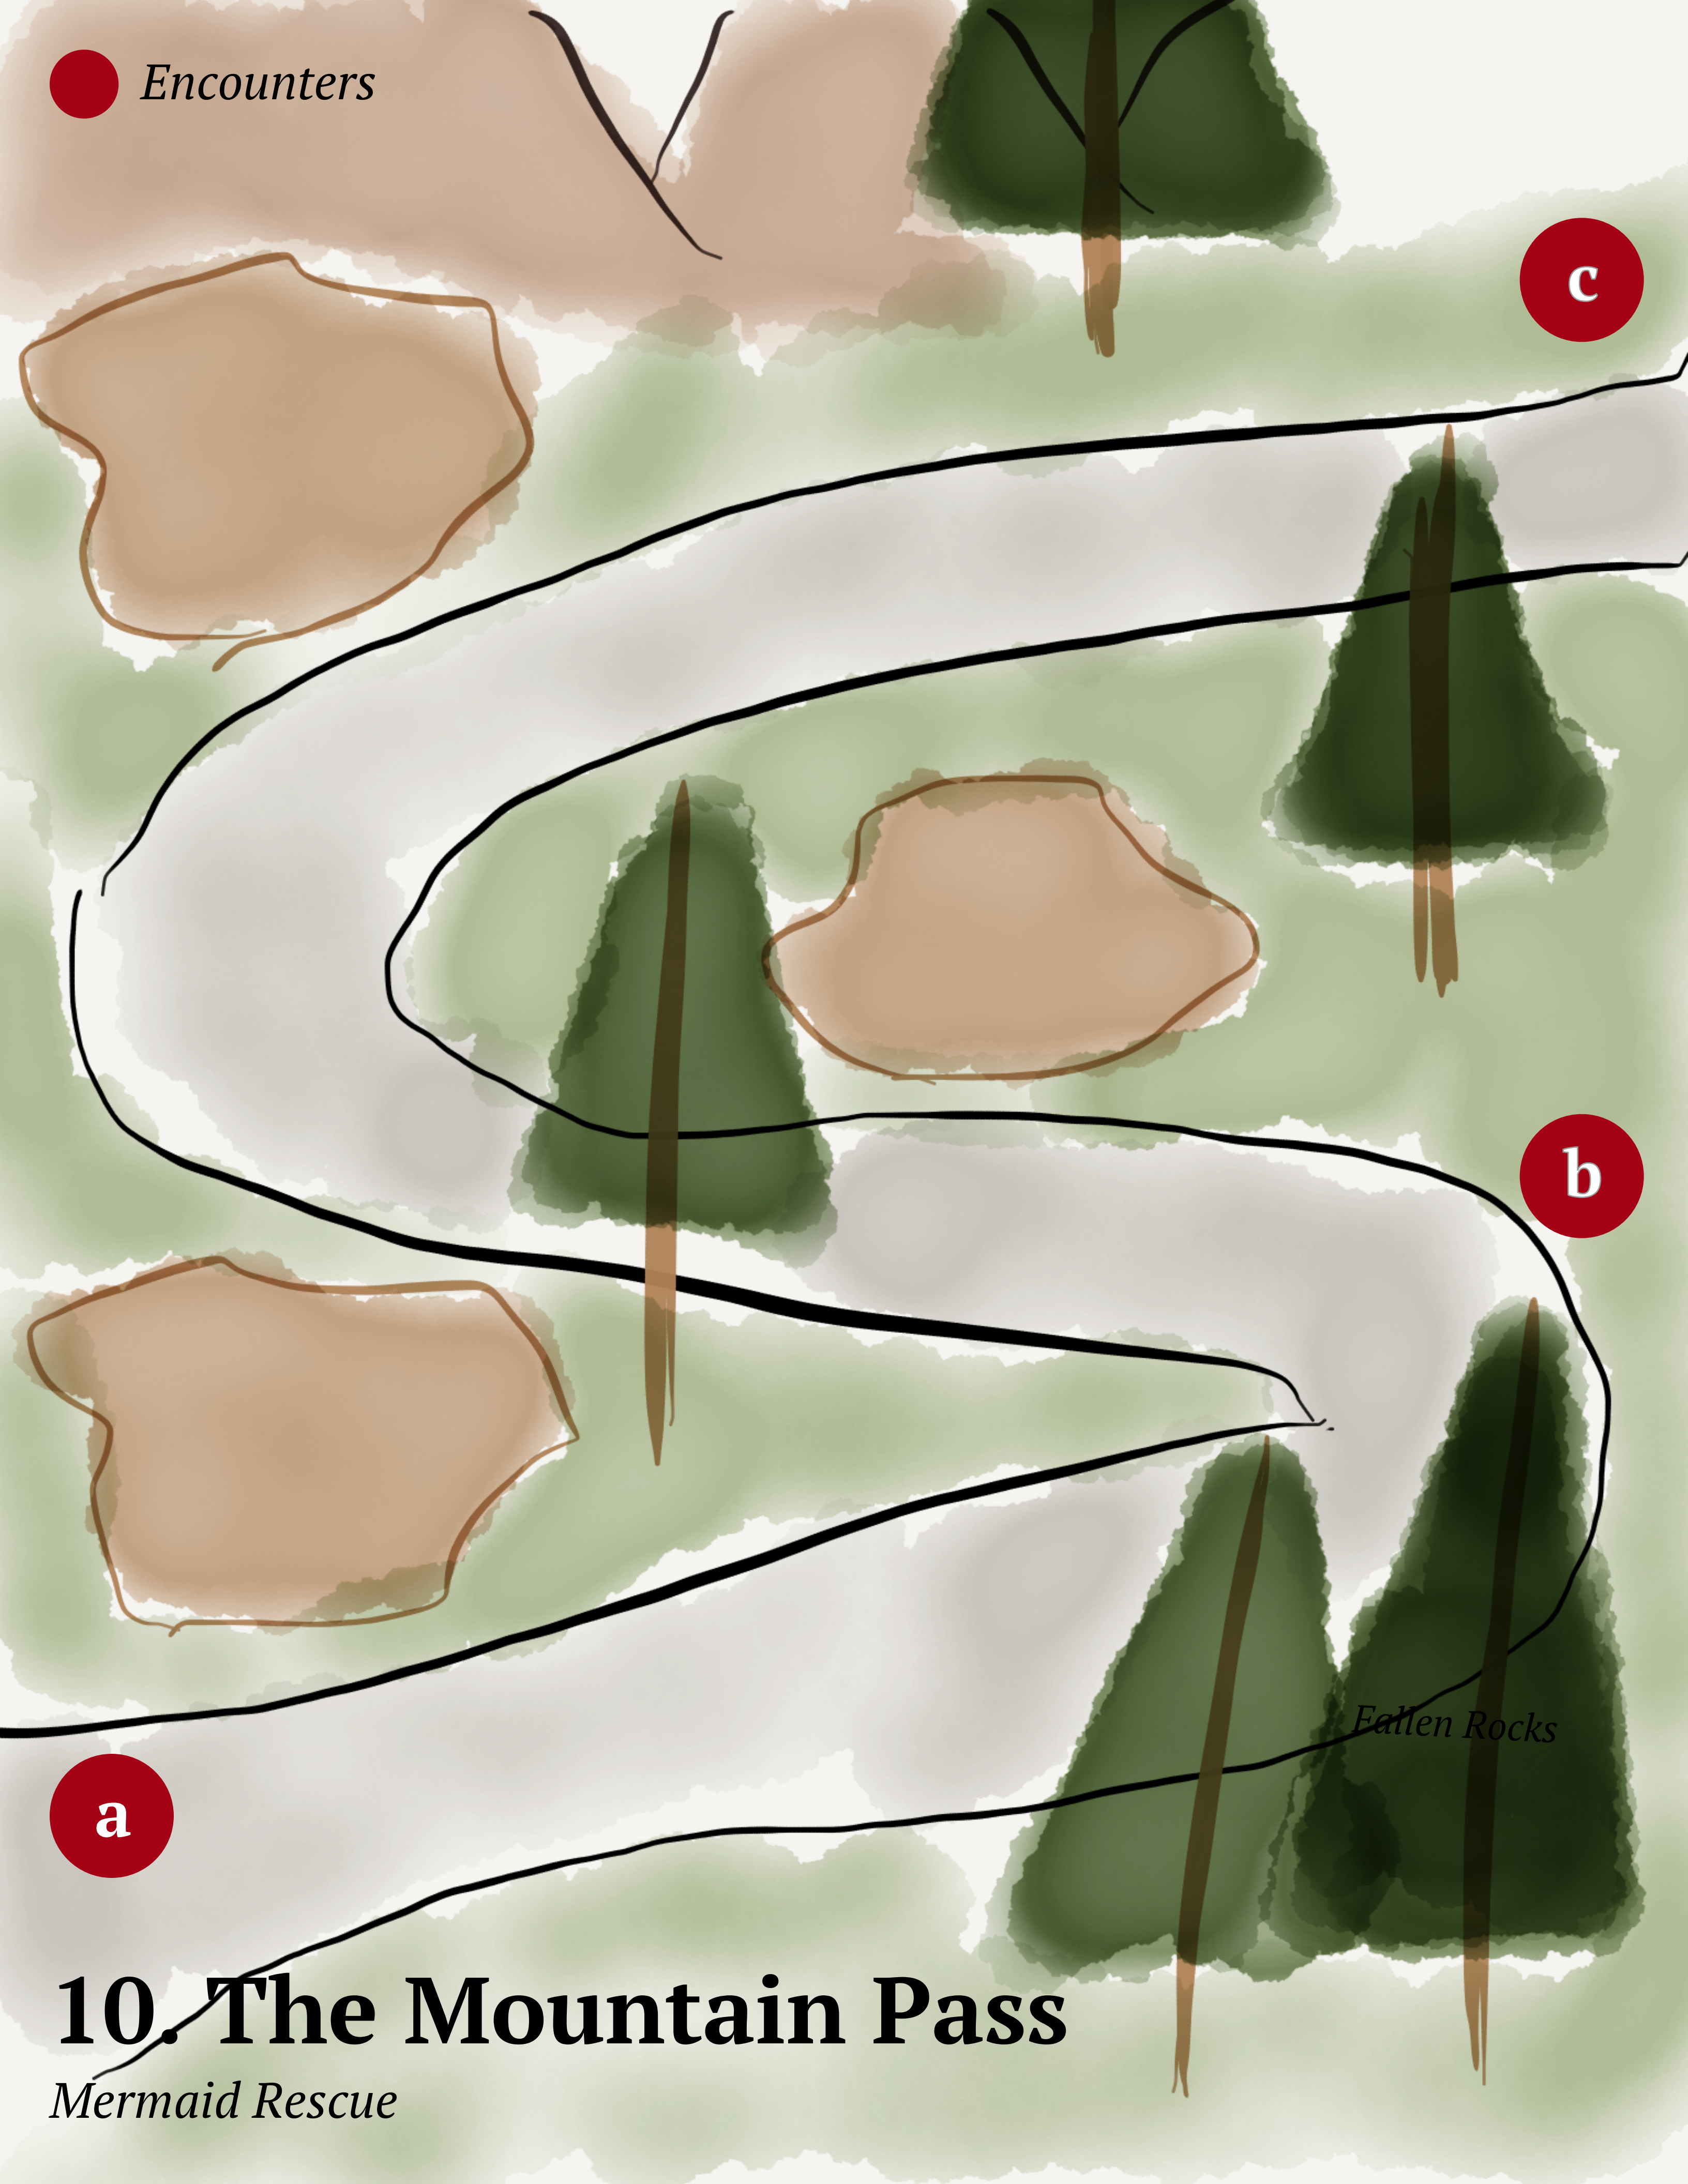

Encounters

c

b

a

10. The Mountain Pass

Mermaid Rescue

Fallen Rocks