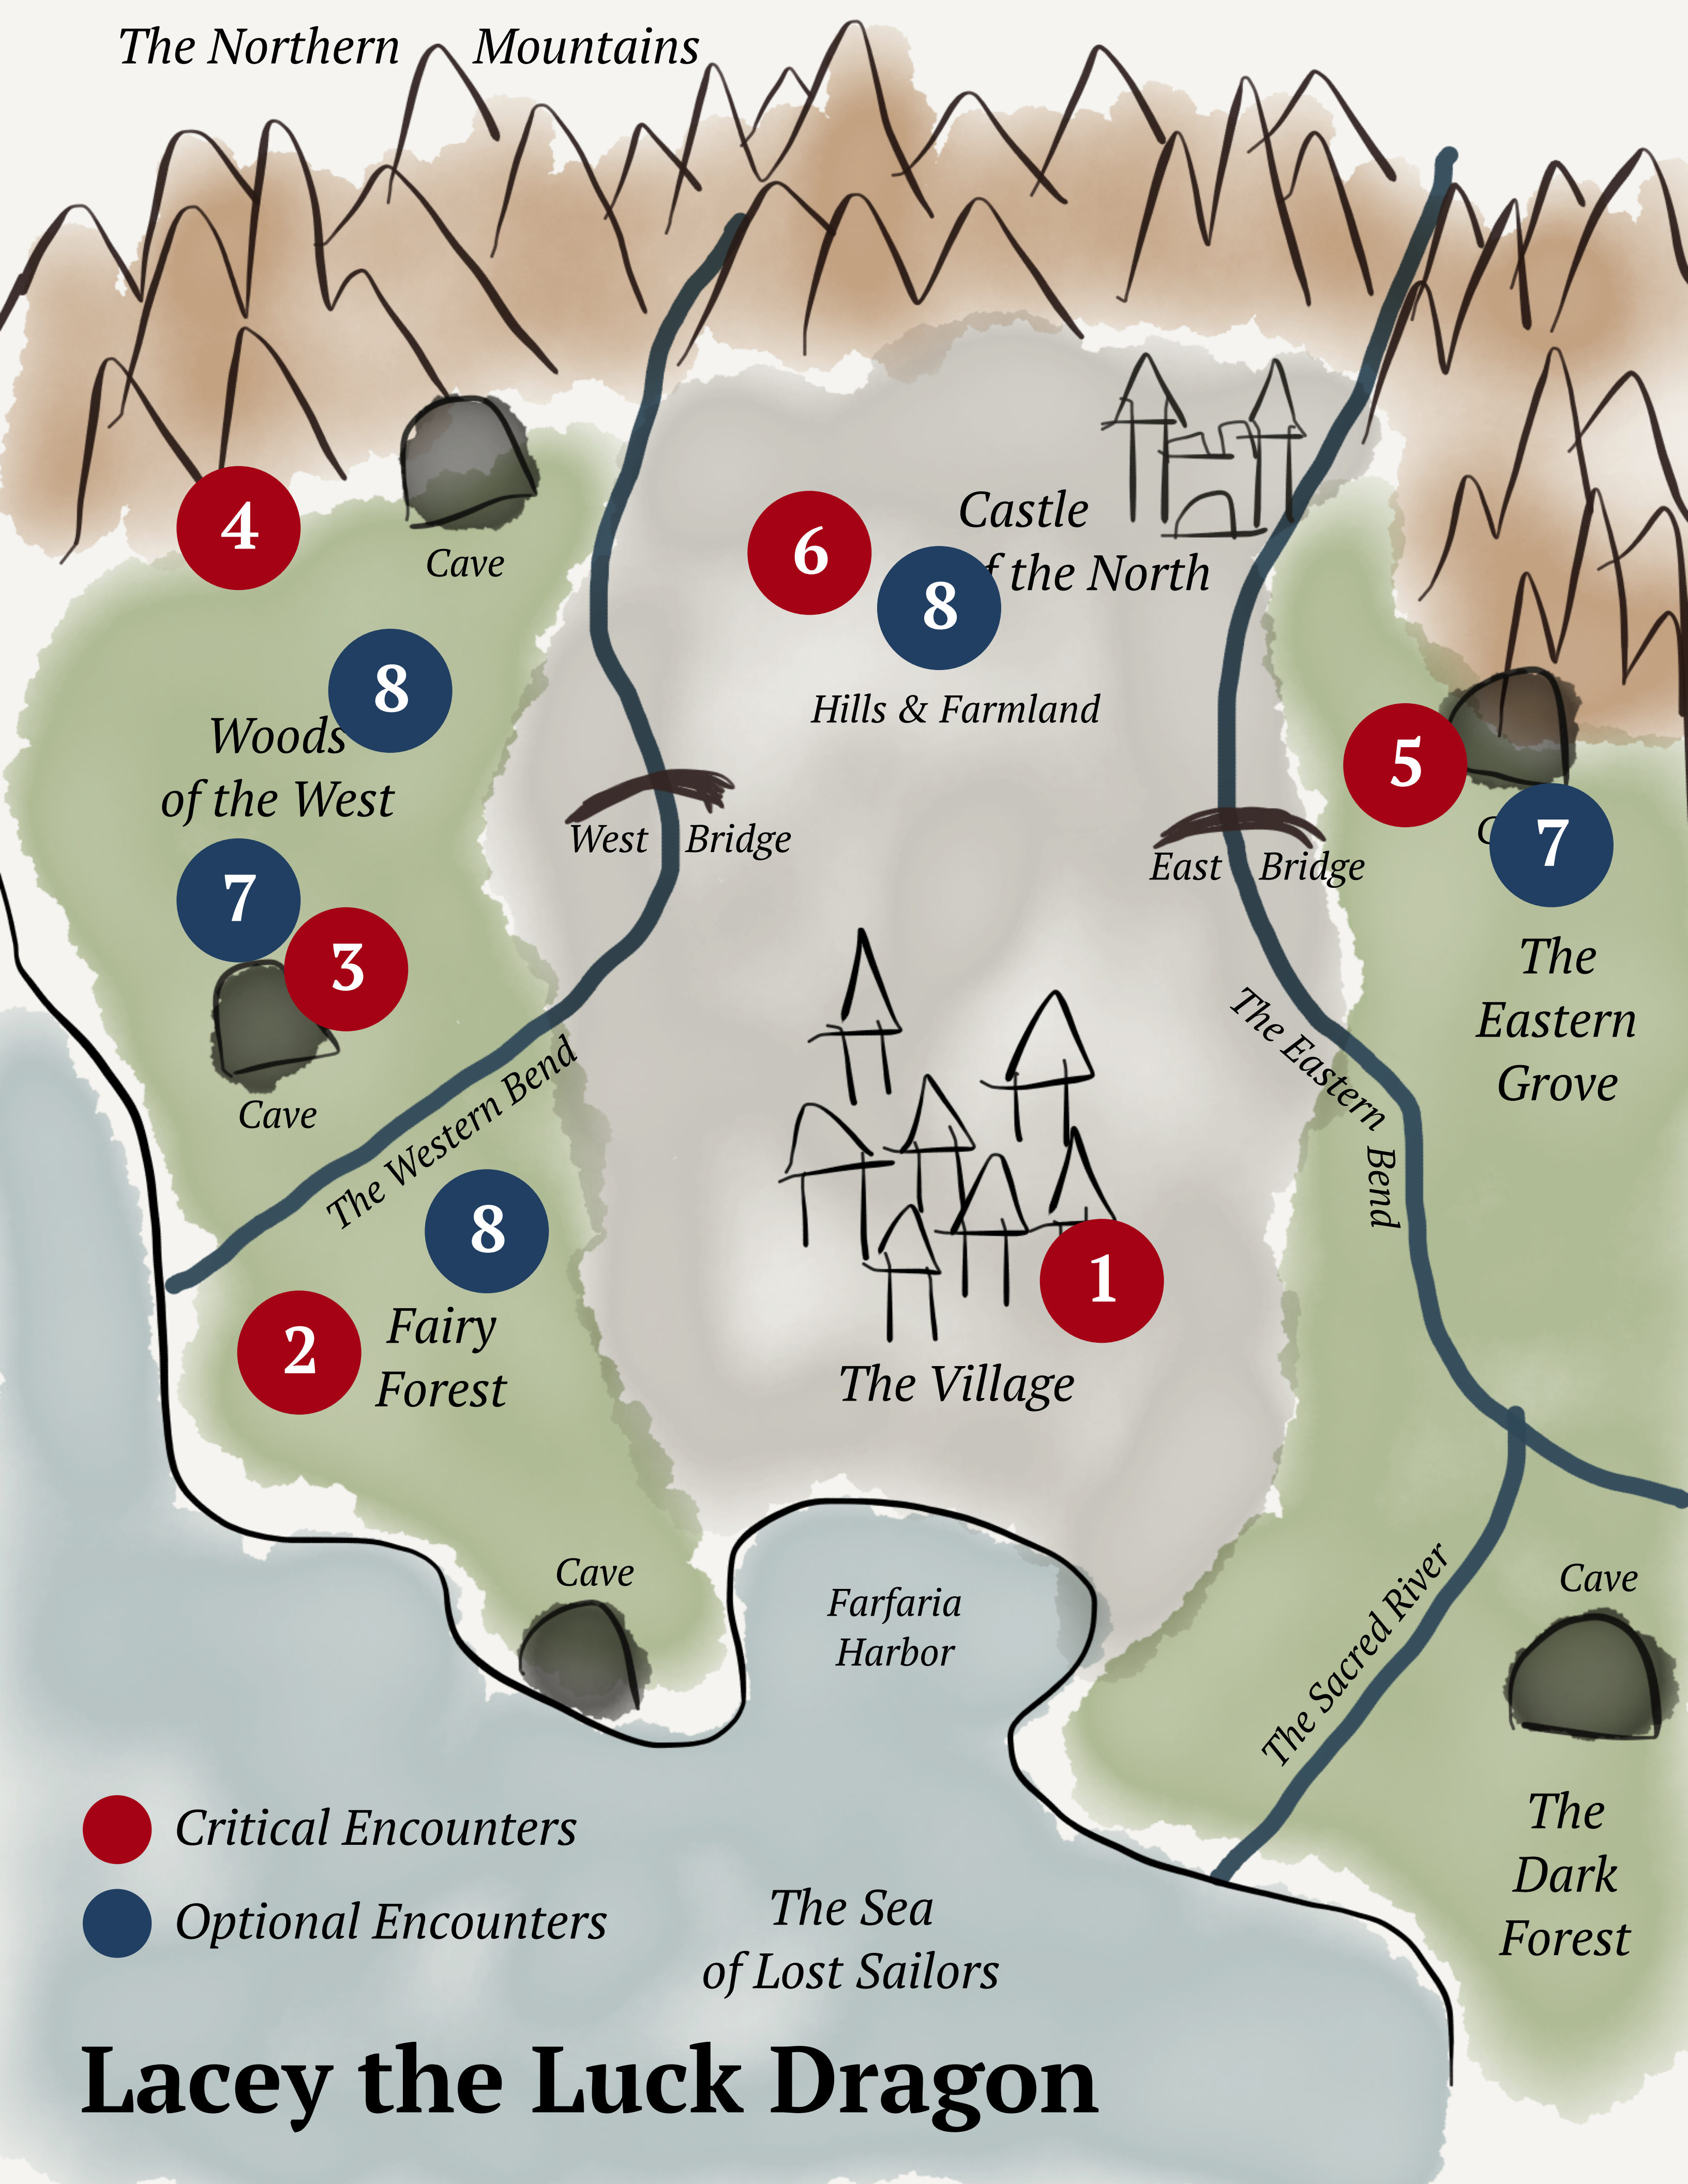

The Northern Mountains

4

Cave

6

Castle of the North

8

Hills & Farmland

8

Woods of the West

West Bridge

5

East Bridge

7

The Eastern Grove

7

3

Cave

The Western Bend

8

Fairy Forest